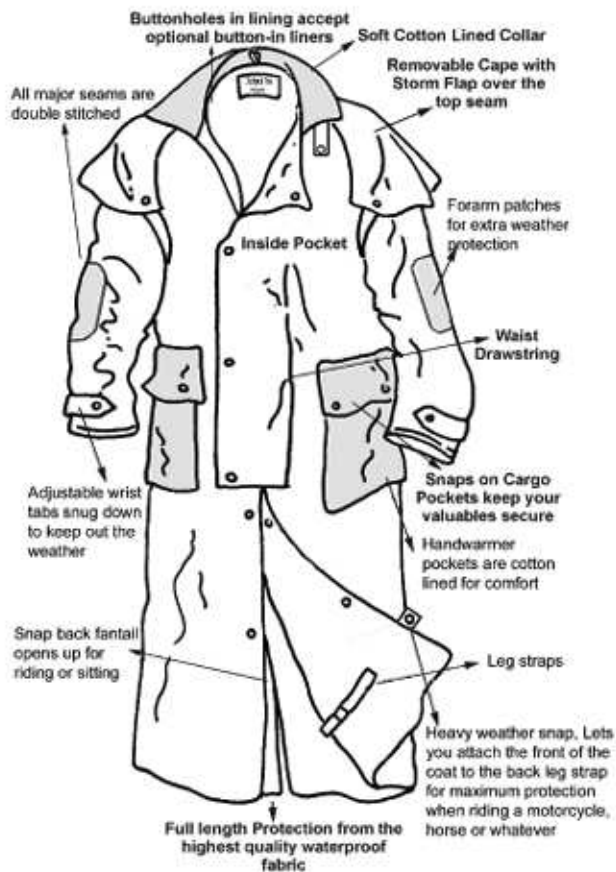

Snowy River Coat

Adult and Youth sizes available

Style SRH

Sizes XS to 3XL